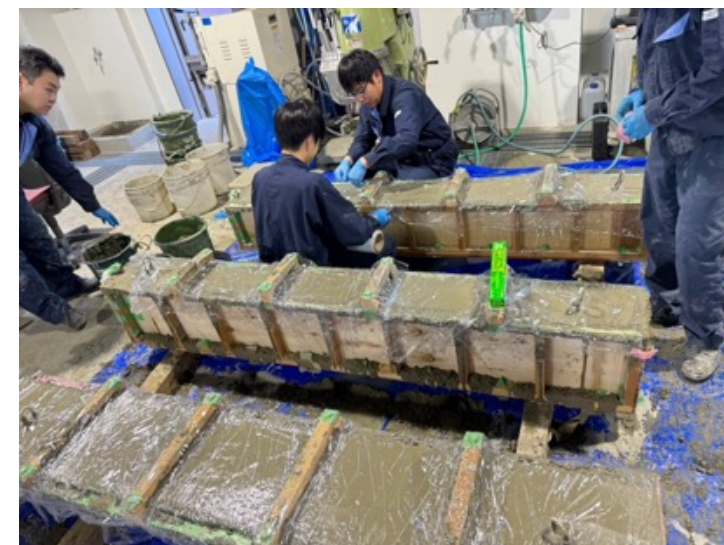

地震発生直後
Immediately after an earthquake

W6前のグラウンドに避難
Evacuate to the ground in
front of W6

学生実験

Student Experiment for B3 students

4Qに行われるB3の学生実験に向けてM1一同で載荷試験用のはりの作製を着々と進めています。

We are steadily making progress on the beam for the load test in preparation for the B3 student experiment that will be conducted in 4Q, with the efforts of the M1 students.

型枠作成
Making formworks

打設前
Before casting

打設後
After casting

Daily Photos

Nagaoka-san like a old man.

Takata-san having a love fortune-telling?!

Hashimoto-kun with MYAKU-MYAKU

The 2nd Laboratory Internal Soccer Competition