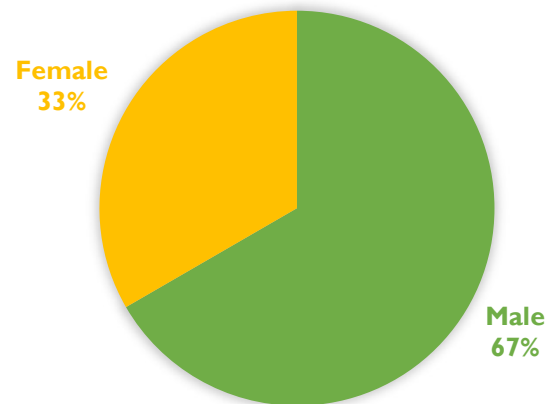

GENDER OF THE MEMBERS