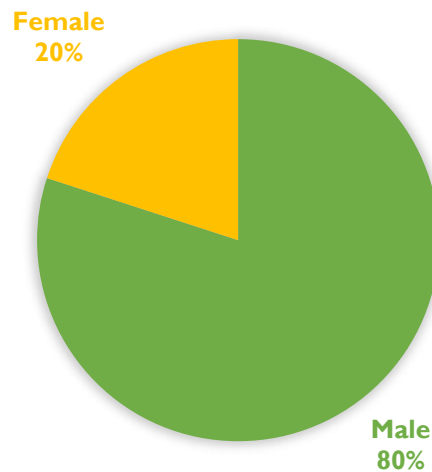

ザ・東工大
Typical Tokyo Tech..

GENDER OF THE MEMBERS

ment

千々和研がついに…!?

Chijiwa lab. Finally…!?

GENDER OF THE MEMBERS

刺客現る
Strong woman

千々和研がついに…!?