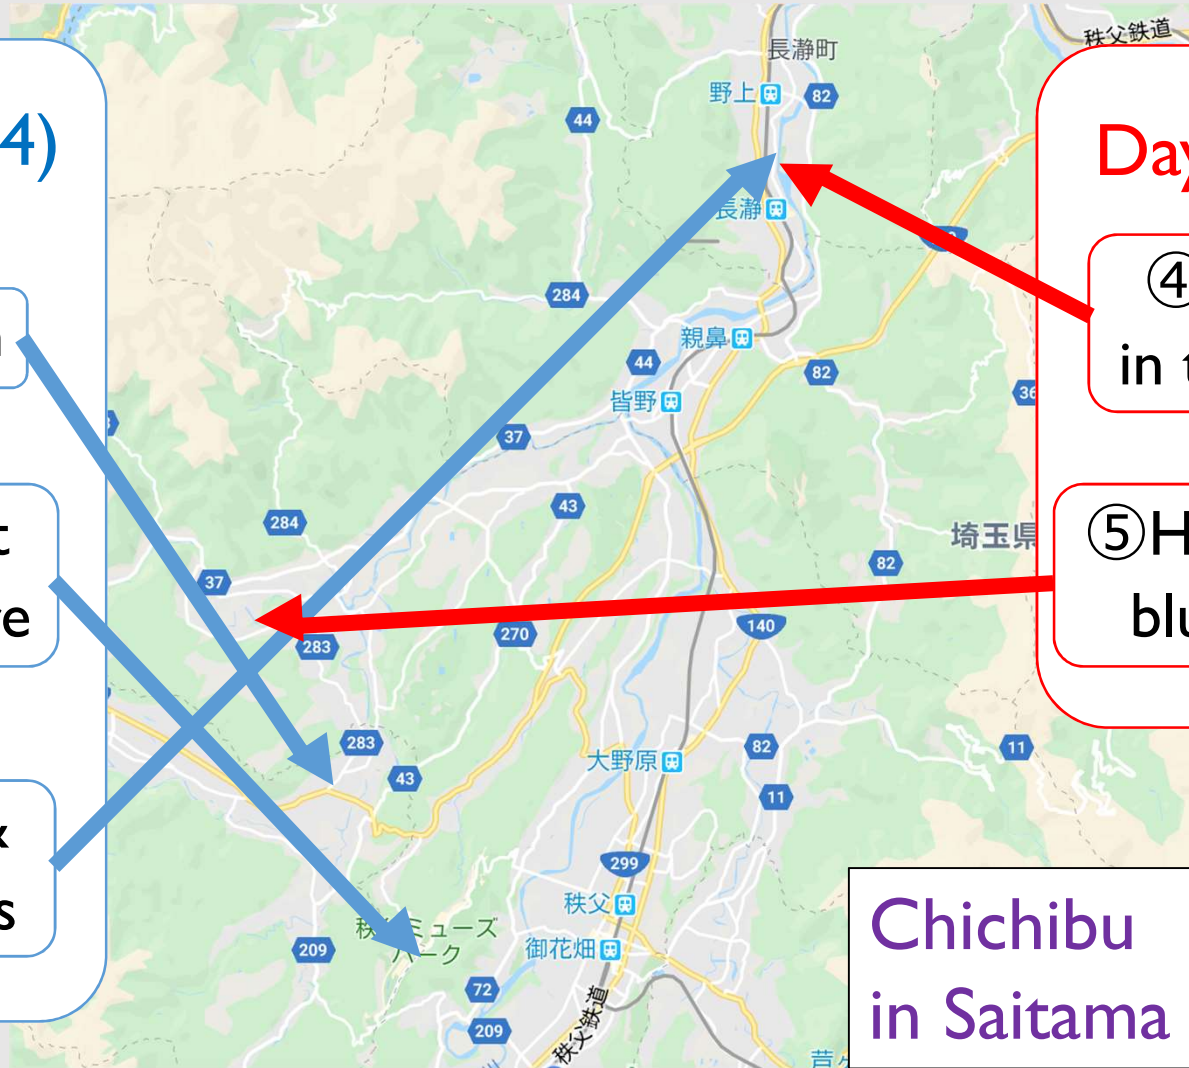

スケジュールと場所

Schedule and place

Day1 (8/4)

① Lunch

② Forest Adventure

③ BBQ & fireworks

Day2 (8/5)

④ Playing in the river

⑤ Harvesting blueberry

Chichibu
in Saitama